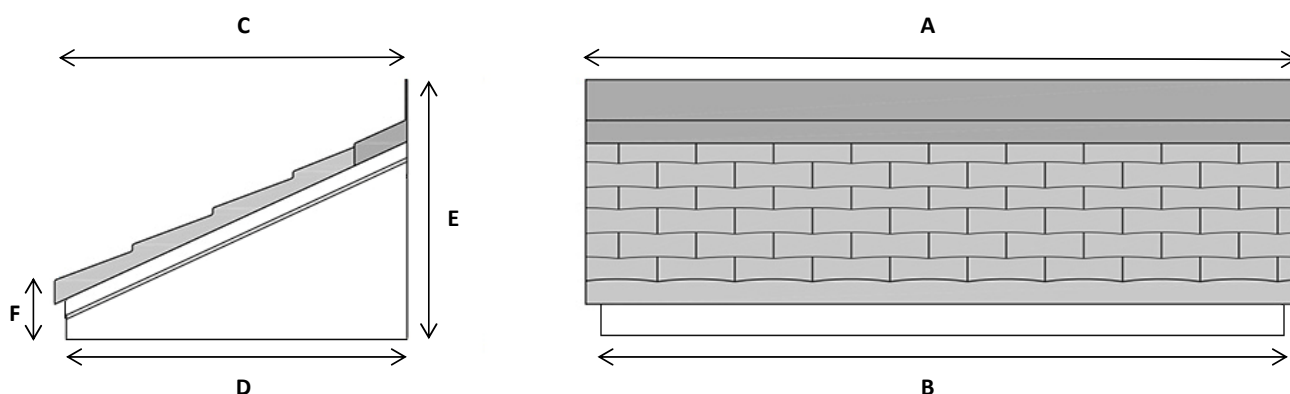

Sutton GRP Door Canopy

Features:

- 10 Year manufacturing guarantee
- Many styles of optional brackets available
- Matching screw caps supplied
- Low maintenance
- Easy installation
- Can sleeve existing concrete canopies

Description:

The Sutton is a stylish mono pitched canopy with integral soffit. Can sleeve existing concrete canopies if needed. The roof is available in grey or terracotta and a range of optional brackets are available. Pictures show the GRP gallows brackets (left) and the Plaswood Gallows Brackets.

Dimensions:

For sizes and dimensions available please see table below.

Dimensions in mm.

A	B	C	D	E	F
1340	1240	650	600	550 (Inc 120mm flashing*)	130
1500	1400	650	600	550 (Inc 120mm flashing*)	130
1680	1580	650	600	550 (Inc 120mm flashing*)	130
2020	1920	650	600	550 (Inc 120mm flashing*)	130
2270	2170	650	600	550 (Inc 120mm flashing*)	130
2620	2520	650	600	551 (Inc 120mm flashing*)	130